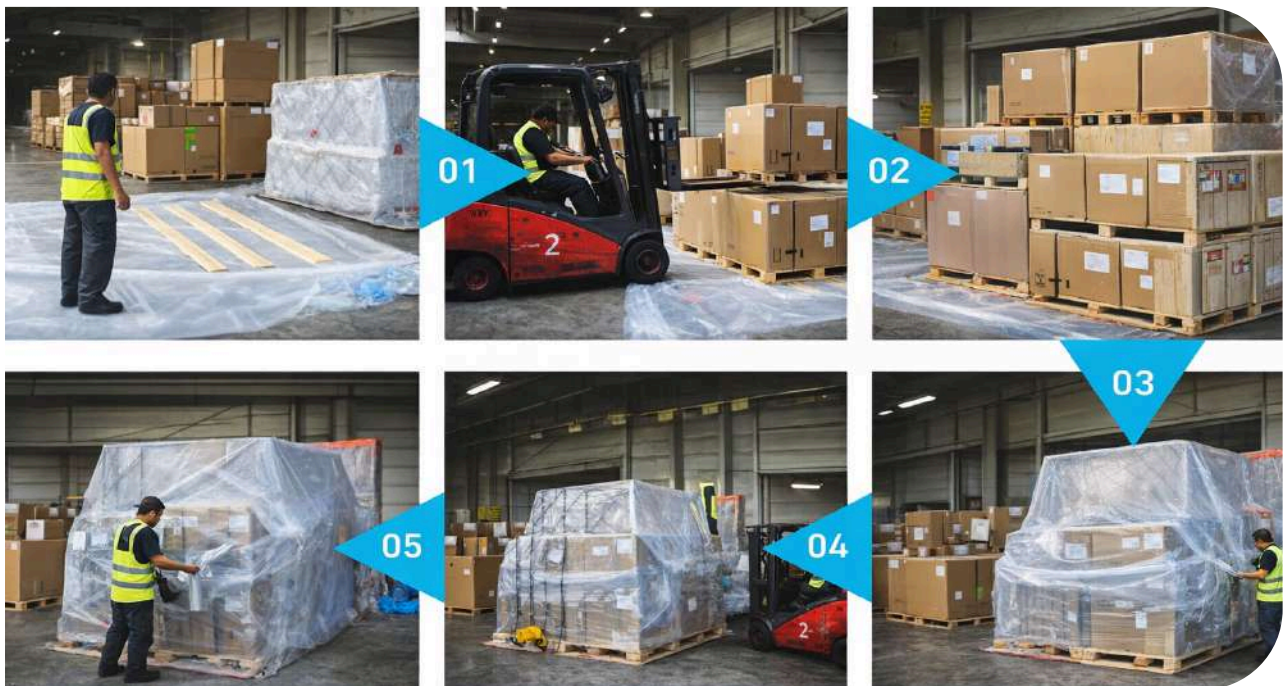

Reliable Schedule

Stable Cargo Space Secured through Strategic Partnerships with Major Airlines

BUP · In-house Warehouse Operations

10 minutes from the airport
System & staff on-site 24/7 monitoring
In-house warehouse (3,000 SQM)
BUP handling available

Our Specialty

Certifications

A.I.F. Build-up Pallet Service

Through in-house **PMC build-up** operations, we ensure professional cargo loading tailored to the characteristics and durability of each shipment. In-house labeling and final inspections guarantee safe and accurate dispatch. In addition, our Volume Cover programs provide competitive and stable air freight rates, while airlines' ULD priority loading policies help minimize shipment delays caused by offloading.